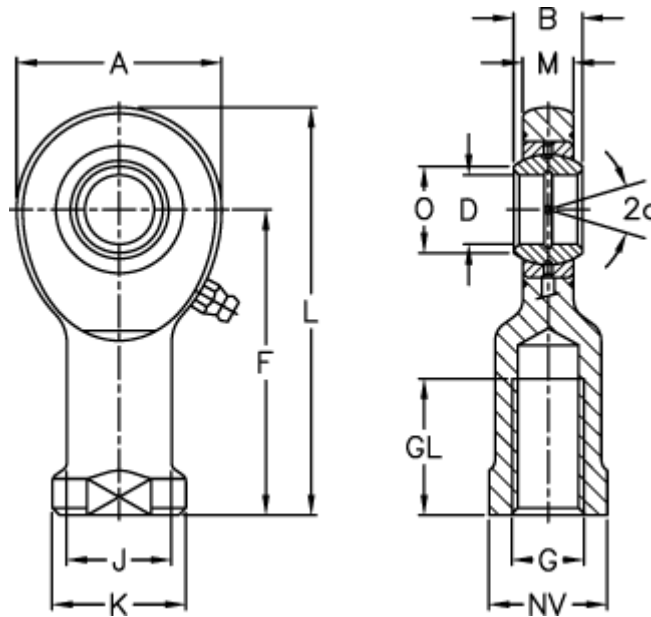

Data Sheet

Article number: 03480008

Description: Fluro Rod end EIL 8

Note: 8

Measures

A	= 24	J	= 12.5
a (degrees)	= 15	K	= 16
B	= 8	L	= 48
D	= 8	M	= 6
Dynamic drive (kN)	= 5.5	NV	= 14
F	= 36	O	= 10.2
g	= M8	Static drive kN	= 15.8
GL	= 16	Weight	= 38